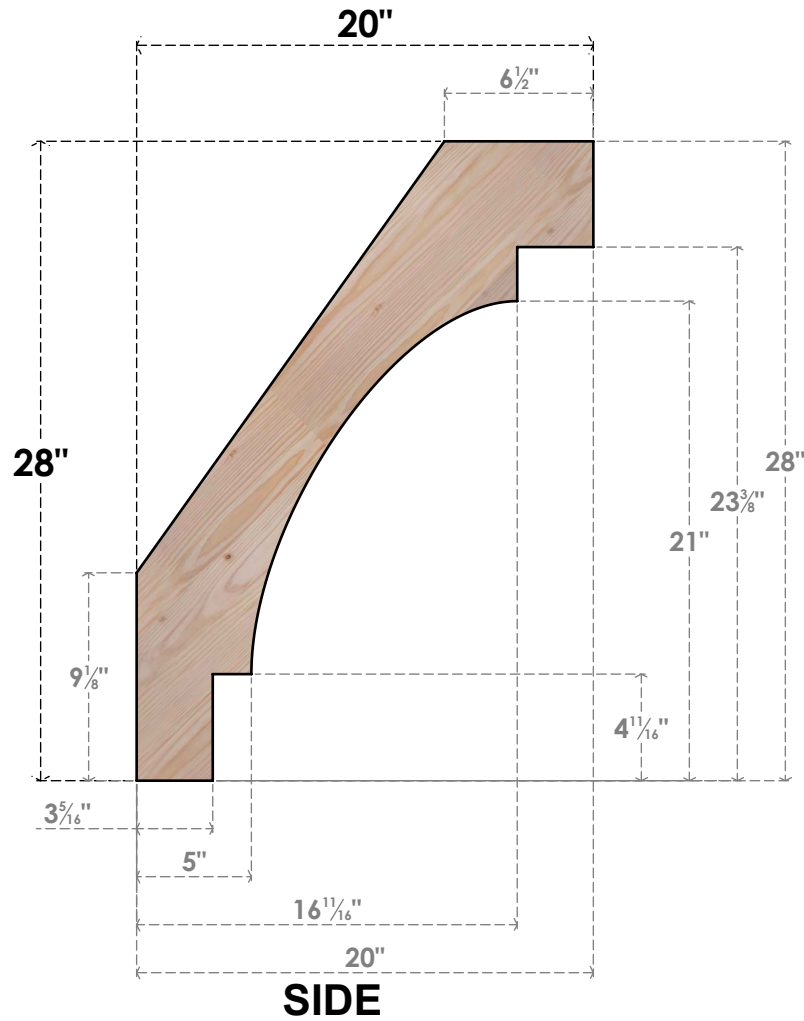

# BRC04X20X28MRC00SDF

3 1/2"W X 20"D X 28"H MERCED SMOOTH BRACE, DOUGLAS FIR

EKENA MILLWORK  
 2300 WEST MAIN ST.  
 CLARKSVILLE, TX 75426  
 TOLL FREE: 866-607-0453  
 WWW.EKENAMILLWORK.COM

### NOTES

1. INSTALLATION TO BE COMPLETED IN ACCORDANCE WITH MANUFACTURER'S SPECIFICATIONS.
2. DRAWING MAY NOT BE TO SCALE
3. THIS DRAWING IS INTENDED FOR DESIGN AND PLANNING PURPOSES ONLY.
4. ALL INFORMATION CONTAINED HEREIN WAS CURRENT AT THE TIME OF DEVELOPMENT BUT MUST BE REVIEWED AND APPROVED BY THE PRODUCT MANUFACTURER TO BE CONSIDERED ACCURATE.
5. PRODUCTS ARE NOT KILN DRIED. THIS ITEM IS UNIQUE AND WILL CONTAIN THE NATURAL VARIATIONS THAT THE WOOD SPECIES OFFERS. THIS MAY RESULT IN VARIATIONS UP TO 1/4"