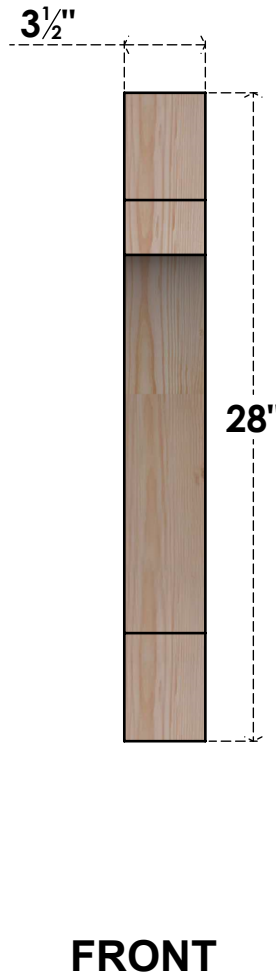

# BRC04X20X28MRC00SDF

3 1/2"W X 20"D X 28"H MERCED SMOOTH BRACE, DOUGLAS FIR

EKENA MILLWORK  
 2300 WEST MAIN ST.  
 CLARKSVILLE, TX 75426  
 TOLL FREE: 866-607-0453  
 WWW.EKENAMILLWORK.COM

### NOTES

1. INSTALLATION TO BE COMPLETED IN ACCORDANCE WITH MANUFACTURER'S SPECIFICATIONS.
2. DRAWING MAY NOT BE TO SCALE
3. THIS DRAWING IS INTENDED FOR DESIGN AND PLANNING PURPOSES ONLY.
4. ALL INFORMATION CONTAINED HEREIN WAS CURRENT AT THE TIME OF DEVELOPMENT BUT MUST BE REVIEWED AND APPROVED BY THE PRODUCT MANUFACTURER TO BE CONSIDERED ACCURATE.
5. PRODUCTS ARE NOT KILN DRIED. THIS ITEM IS UNIQUE AND WILL CONTAIN THE NATURAL VARIATIONS THAT THE WOOD SPECIES OFFERS. THIS MAY RESULT IN VARIATIONS UP TO 1/4"